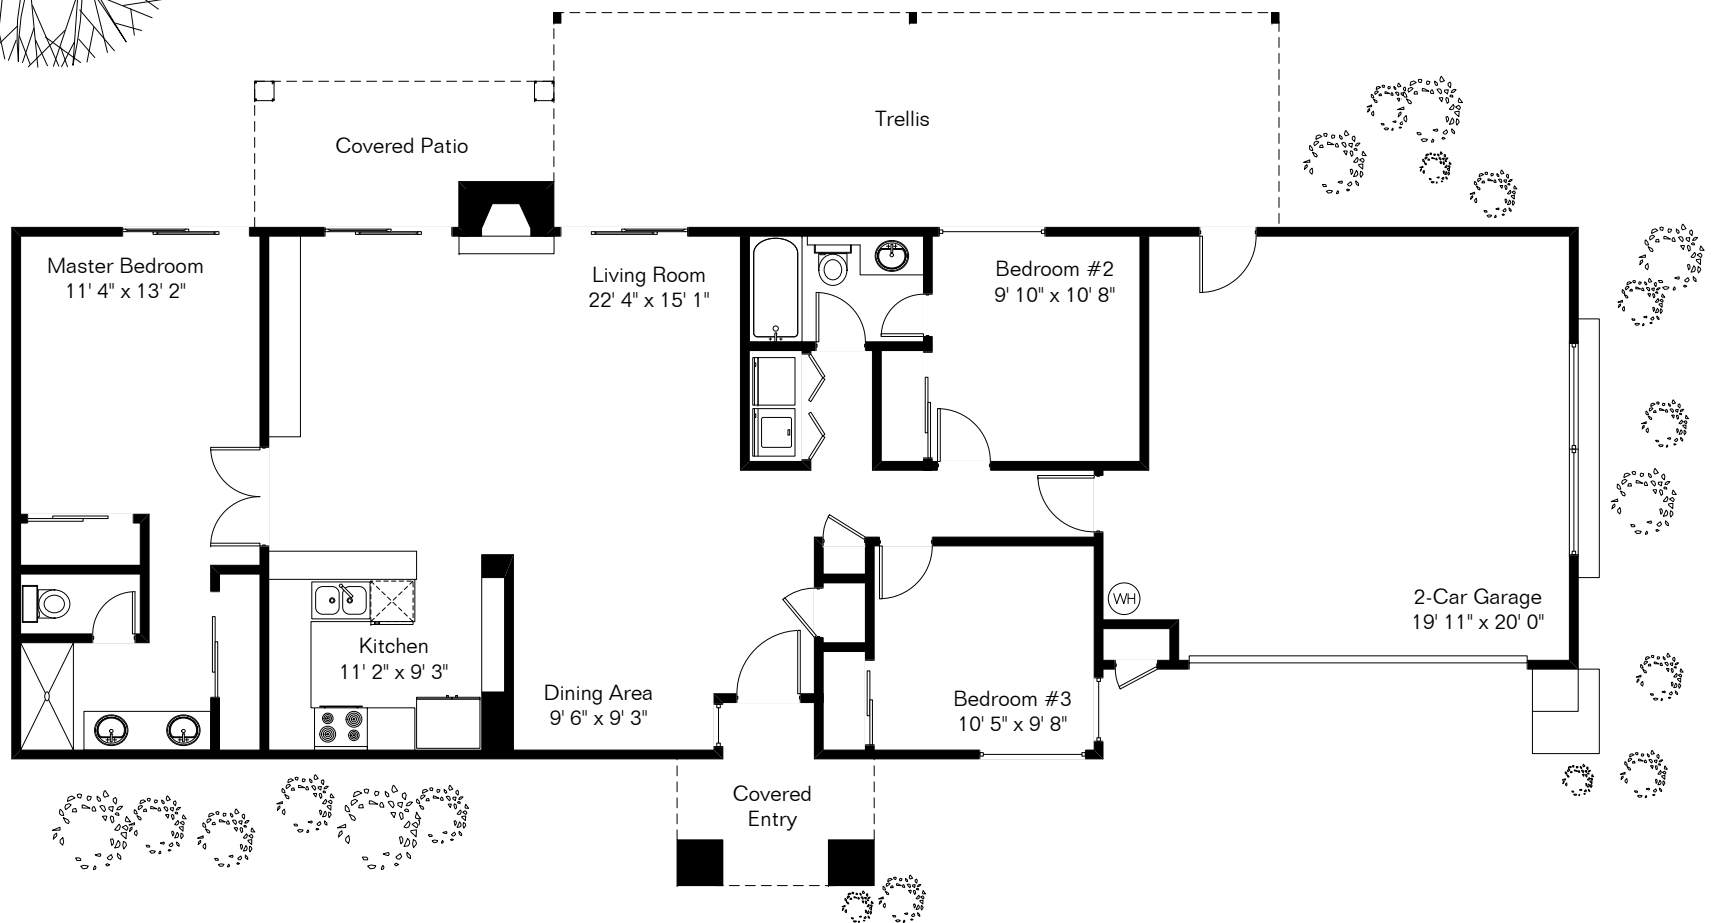

The square footages and room size information are deemed to be reliable but are not guaranteed and should be independently verified.

7265 E Crystal Mist Dr

Living Area 1,314 Sq Ft
Garage 440 Sq Ft

Site Visit March 2017

Copyright 2017 Floor Plans First! LLC
All Rights Reserved.

www.FloorPlansFirst.com

Toll Free (877) 887-1500
Voice (520) 881-1500
Fax (520) 791-7701